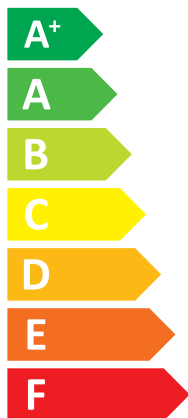

### MK-240L-160RY3

**A++**

**A+**

Two icons showing sound power levels. The top icon shows a speaker inside a house with the value **44 dB**. The bottom icon shows a speaker outside a house with the value **68 dB**.

## MK-240L-160RY3

**A++**

**A+**

Two sound power level icons. The top one shows a speaker inside a house with the value **44 dB**. The bottom one shows a speaker outside a house with the value **65 dB**.

## MK-240L-160RY3

**A++**

**A+**

Two icons showing sound power levels. The top icon shows a speaker inside a house with the text **44** dB. The bottom icon shows a speaker outside a house with the text **64** dB.