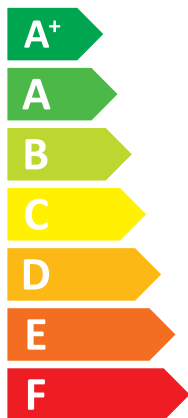

A+

Two icons showing sound power levels: a speaker icon with sound waves and a house icon with sound waves.

40 dB

60 dB