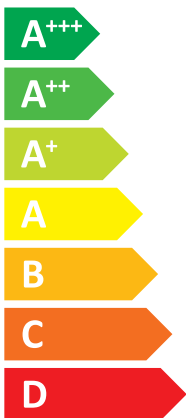

### MK-240L-160RY3

**A++**

**A+**

Two icons showing sound power levels. The top icon shows a speaker inside a house with the value **44 dB**. The bottom icon shows a speaker outside a house with the value **68 dB**.

## MK-240L-160RY3

**A++**

**A+**

Two sound power level icons. The top one shows a speaker inside a house with the value **44 dB**. The bottom one shows a speaker outside a house with the value **65 dB**.