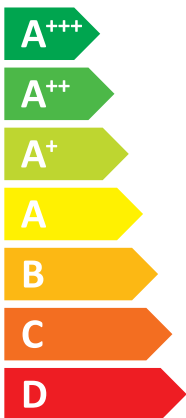

ENERG

енергия · ενεργεια

KHA-10RY1-B + K

KAISAI

MK-190L-100RY1

A++

A+

Two icons showing sound power levels: a speaker inside a house labeled **40 dB** and a speaker outside a house labeled **60 dB**. Below these is a map of Europe with different regions shaded in various shades of blue.

A legend for power consumption with three colored squares: dark blue for **7 kW**, medium blue for **8 kW**, and light blue for **9 kW**.