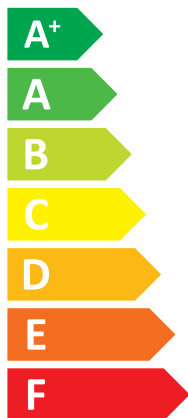

### MK-240L-160RY3

**A++**

**A+**

Two icons showing sound power levels. The top icon shows a speaker inside a house with the value **44 dB**. The bottom icon shows a speaker outside a house with the value **68 dB**.

## MK-240L-160RY3

**A++**

**A+**

Two sound power level icons. The top one shows a speaker inside a house with the value **44 dB**. The bottom one shows a speaker outside a house with the value **65 dB**.