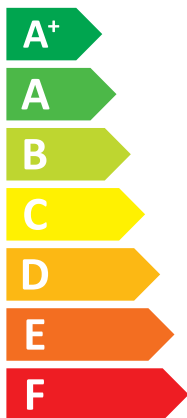

A+

Two icons showing sound power levels: a speaker inside a house labeled **40 dB** and a speaker outside a house labeled **60 dB**. Below these is a map of Europe with different regions shaded in various shades of blue.

A legend for power consumption with three colored squares: dark blue for **7 kW**, medium blue for **8 kW**, and light blue for **9 kW**.