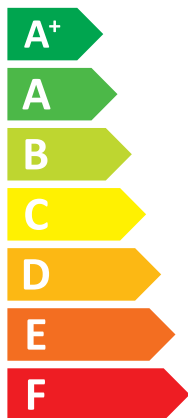

### MK-240L-160RY3

**A++**

**A+**

Two icons showing sound power levels. The top icon shows a speaker inside a house with the value **44 dB**. The bottom icon shows a speaker outside a house with the value **68 dB**.