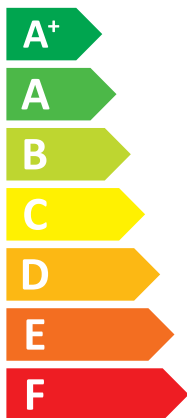

A+

Two icons showing sound power levels. The top icon shows a speaker inside a house with the value **40 dB**. The bottom icon shows a speaker outside a house with the value **59 dB**.