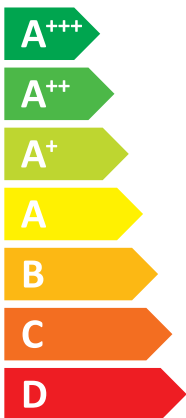

ENERG

енергия · ενεργεια

KHA-08RY1-B + K

KAISAI

MK-240L-100RY3

A++

A+

Two icons showing sound power levels. The top icon shows a speaker inside a house with the value **40 dB**. The bottom icon shows a speaker outside a house with the value **59 dB**.

A legend for power consumption levels, represented by three colored squares: dark blue for **6 kW**, medium blue for **7 kW**, and light blue for **8 kW**.