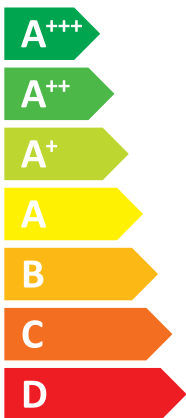

ENERG

енергия · ενεργεια

KHA-10RY1-B + K

KAISAI

MK-240L-100RY3

A++

A+

Two icons showing sound power levels: a speaker icon with sound waves and a house icon with sound waves.

40 dB

60 dB

Legend for energy consumption levels:

- Dark blue square: 7 kW
- Medium blue square: 8 kW
- Light blue square: 9 kW